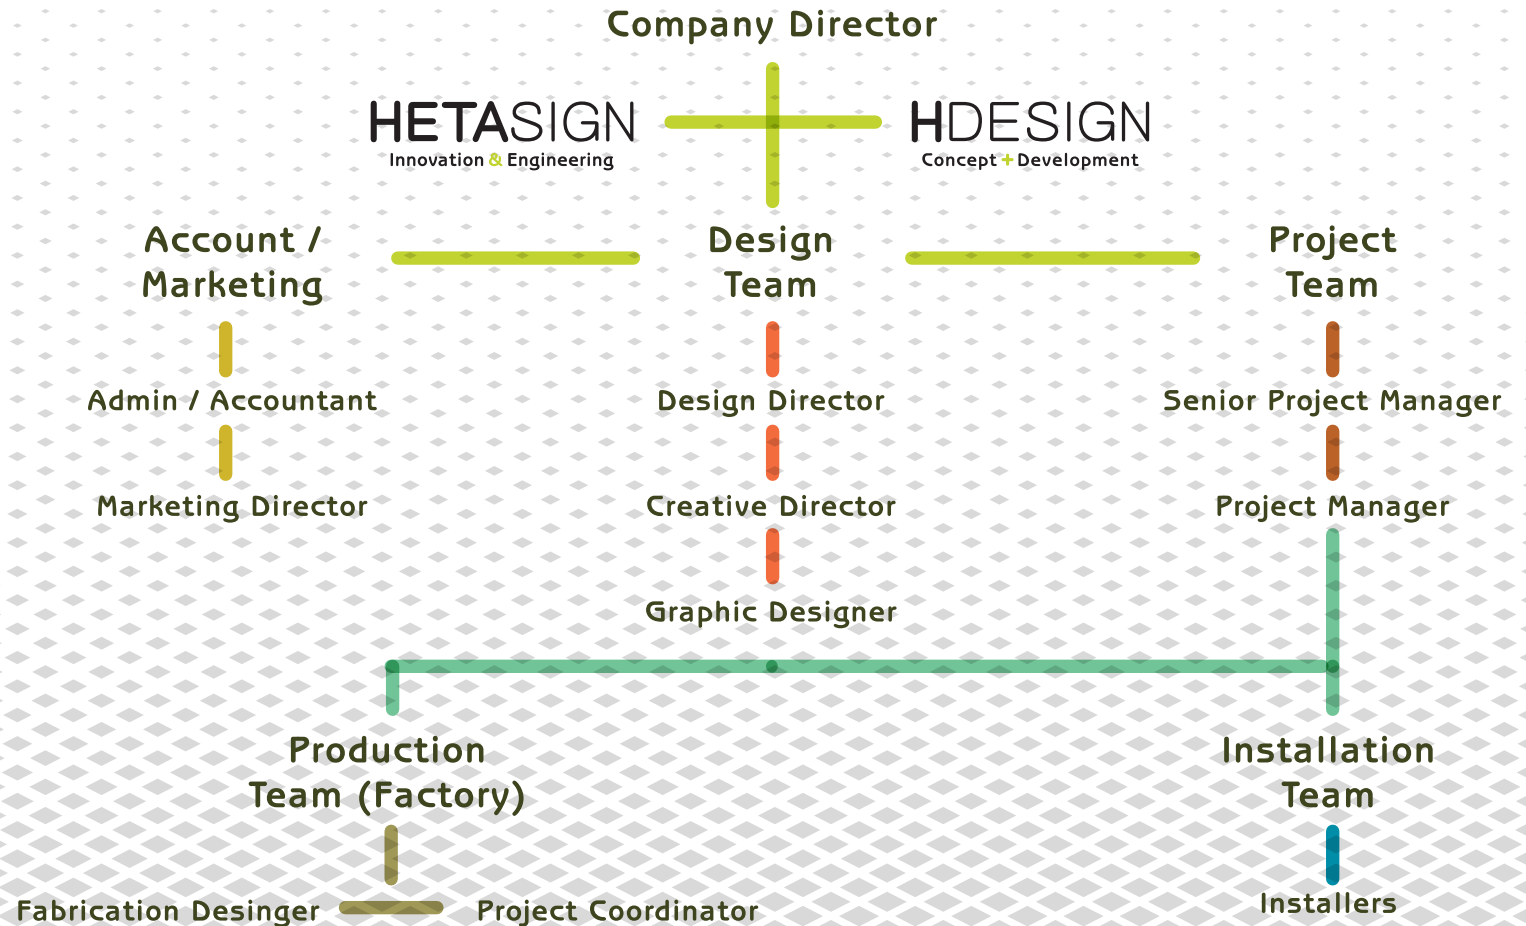

Our Structure